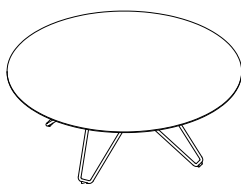

ART NO: TI 43 XX
(REPLACE XX WITH COLOUR CODE)

Ø 1000
H 380