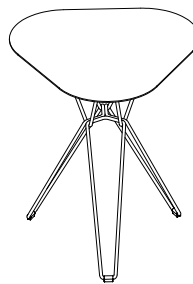

TIO TABLE - TRIANGULAR SMALL - LAMINATE

LOW/CAFÉ TABLE WITH TRIANGULAR TABLE TOP IN HIGH PRESSURE LAMINATE WITH A LACQUERED UNDER SIDE. BASE IN GALVANIZED STEEL COVERED WITH A POLYESTER COAT THAT MATCHES THE TOP.

TIO TABLE - TRIANGULAR SMALL - MARBLE

LOW/CAFÉ TABLE WITH TRIANGULAR TABLE TOP IN CARRARA BIANCO VENATINO MARBLE. BASE IN GALVANIZED STEEL COVERED WITH A POLYESTER COAT IN TWO OPTIONAL COLOURS.

ART NO: TI 24 XX
(REPLACE XX WITH COLOUR CODE)

W 610
D 580
H 420

ART NO: TI 22 XX
(REPLACE XX WITH COLOUR CODE)

W 610
D 580
H 720

TIO SPECIFICATION

TIO TABLE - ROUND SMALL - METAL

LOW/CAFÉ TABLE WITH ROUND TABLE TOP IN METAL. BASE AND TOP IN GALVANIZED STEEL COVERED WITH A POLYESTER COAT. AVAILABLE IN EIGHT COLOURS.

TIO TABLE - ROUND SMALL - LAMINATE

LOW/CAFÉ TABLE WITH ROUND TABLE TOP IN HIGH PRESSURE LAMINATE WITH A LACQUERED UNDER SIDE. BASE IN GALVANIZED STEEL COVERED WITH A POLYESTER COAT THAT MATCHES THE TOP.