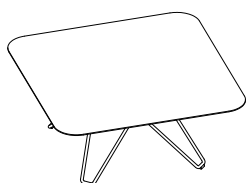

ART NO: TI 44 XX
(REPLACE XX WITH COLOUR CODE)

W 850
D 850
H 380