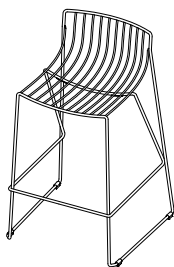

Both the Tio Chair and the Tio Easy Chair are great stacking chairs. The Tio Table comes in three heights and offers a selection of table top materials and shapes!

“The design for “Tio” was the end result of a few months of thinking, sketching and sculpting. My point of departure was to arrange a fan of wires into a comfortable seat and then connect them in a straightforward and logical frame, which minimized the amount of steel used. So really the appeal comes from pragmatic thinking, executed within the restraints of the materials characteristics and according to an industrial productions process. Sounds clinical, but the result is something I find very pleasing. For those who find steel wires too hard, we have developed an upholstered cushion to give extra comfort during long dining sessions” – says Chris Martin.

W 500
D 510
H 775
SH 445

TIO SPECIFICATION

TIO EASY CHAIR

STACKABLE EASY CHAIR FOR INDOOR AS WELL AS OUTDOOR USE. GALVANIZED METAL WIRE COVERED WITH A POLYESTER POWDER COAT, AVAILABLE IN EIGHT COLOURS.

ART NO: T1 02 XX
(REPLACE XX WITH COLOUR CODE)

W 600
D 675
H 665
SH 300

TIO SPECIFICATION

TIO BAR STOOL

STACKABLE BAR STOOL FOR INDOOR AS WELL AS OUTDOOR USE. GALVANIZED METAL WIRE COVERED WITH A POLYESTER POWDER COAT, AVAILABLE IN EIGHT COLOURS.

ART NO: T1 03 XX
(REPLACE XX WITH COLOUR CODE)

W 520
D 500
H 845
SH 650

ART NO: T1 04 XX
(REPLACE XX WITH COLOUR CODE)

W 520
D 500
H 945
SH 750

TIO SPECIFICATION

TIO CHAIR AND EASY CHAIR SEAT PAD

SEAT PAD FOR THE TIO CHAIR, SUITABLE FOR OUTDOOR USE.
AVAILABLE IN FOUR DIFFERENT COLOR COMBINATIONS.
WATERPROOF ON BOTH SIDES.