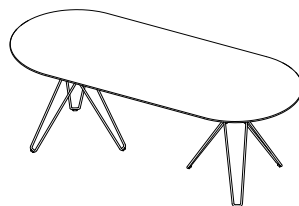

TIO TABLE - OVAL SMALL - LAMINATE

LOW/DINING TABLE WITH OVAL TABLE TOP IN HIGH PRESSURE LAMINATE WITH A LACQUERED UNDER SIDE. BASES IN GALVANIZED STEEL COVERED WITH A POLYESTER COAT THAT MATCHES THE TOP.

ART NO: TI 26XX
(REPLACE XX WITH COLOUR CODE)

W 1750
D 700
H 420

ART NO: TI 25 XX
(REPLACE XX WITH COLOUR CODE)

W 1750
D 700
H 720

TIO SPECIFICATION

TIO TABLE - OVAL MEDIUM - LAMINATE

DINING TABLE WITH OVAL TABLE TOP IN HIGH PRESSURE LAMINATE WITH A LACQUERED UNDER SIDE. BASE IN GALVANIZED STEEL COVERED WITH A POLYESTER COAT THAT MATCHES THE TOP.

ART NO: TI 50 XX
(REPLACE XX WITH COLOUR CODE)

W 2100
D 900
H 380

ART NO: TI 33 XX
(REPLACE XX WITH COLOUR CODE)

W 2100
D 900
H 720

TIO SPECIFICATION

TIO TABLE - OVAL LARGE - LAMINATE

MEETING TABLE WITH OVAL TABLE TOP IN HIGH PRESSURE LAMINATE WITH A LACQUERED UNDER SIDE. BASE IN GALVANIZED STEEL COVERED WITH A POLYESTER COAT THAT MATCHES THE TOP.