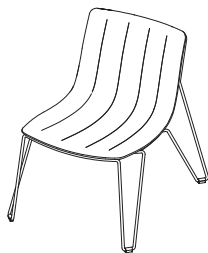

W 520
D 500
H 845
SH 650

ART NO: T1 04 XX
(REPLACE XX WITH COLOUR CODE)

W 520
D 500
H 945
SH 750

TIO SPECIFICATION

TIO CHAIR AND EASY CHAIR SEAT PAD

SEAT PAD FOR THE TIO CHAIR, SUITABLE FOR OUTDOOR USE.
AVAILABLE IN FOUR DIFFERENT COLOR COMBINATIONS.
WATERPROOF ON BOTH SIDES.

ART NO: TI 46 XX
(REPLACE XX WITH COLOUR CODE)

W 385
D 385

ART NO: TI 47 XX
(REPLACE XX WITH COLOUR CODE)

W 450
D 490

TIO SPECIFICATION

PICTURE
COMING
SOON

TIO EASY CHAIR SEAT PAD COVER

FULL SEAT AND BACK COVER FOR THE TIO EASY CHAIR, SUITABLE FOR OUTDOOR USE.

ART NO: T1 48 XX
(REPLACE XX WITH COLOUR CODE)

W ---
D ---

TIO SPECIFICATION

TIO TABLE - TRIANGULAR SMALL - METAL

LOW/CAFÉ TABLE WITH TRIANGULAR TABLE TOP IN METAL. BASE AND TOP IN GALVANIZED STEEL COVERED WITH A POLYESTER COAT. AVAILABLE IN EIGHT COLOURS.

TIO TABLE - TRIANGULAR SMALL - LAMINATE

LOW/CAFÉ TABLE WITH TRIANGULAR TABLE TOP IN HIGH PRESSURE LAMINATE WITH A LACQUERED UNDER SIDE. BASE IN GALVANIZED STEEL COVERED WITH A POLYESTER COAT THAT MATCHES THE TOP.