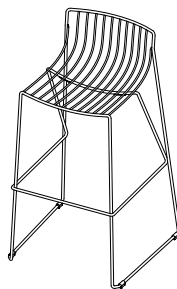

Both the Tio Chair and the Tio Easy Chair are great stacking chairs. The Tio Table comes in three heights and offers a selection of table top materials and shapes!

“The design for “Tio” was the end result of a few months of thinking, sketching and sculpting. My point of departure was to arrange a fan of wires into a comfortable seat and then connect them in a straightforward and logical frame, which minimized the amount of steel used. So really the appeal comes from pragmatic thinking, executed within the restraints of the materials characteristics and according to an industrial productions process. Sounds clinical, but the result is something I find very pleasing. For those who find steel wires too hard, we have developed an upholstered cushion to give extra comfort during long dining sessions” – says Chris Martin.

W 500
D 510
H 775
SH 445

TIO SPECIFICATION

TIO EASY CHAIR

STACKABLE EASY CHAIR FOR INDOOR AS WELL AS OUTDOOR USE. GALVANIZED METAL WIRE COVERED WITH A POLYESTER POWDER COAT, AVAILABLE IN EIGHT COLOURS.

ART NO: T1 02 XX
(REPLACE XX WITH COLOUR CODE)

W 600
D 675
H 665
SH 300

TIO SPECIFICATION

TIO BAR STOOL

STACKABLE BAR STOOL FOR INDOOR AS WELL AS OUTDOOR USE. GALVANIZED METAL WIRE COVERED WITH A POLYESTER POWDER COAT, AVAILABLE IN EIGHT COLOURS.

ART NO: T1 03 XX
(REPLACE XX WITH COLOUR CODE)

W 520
D 500
H 845
SH 650

ART NO: T1 04 XX
(REPLACE XX WITH COLOUR CODE)

W 520
D 500
H 945
SH 750

TIO SPECIFICATION

TIO CHAIR AND EASY CHAIR SEAT PAD

SEAT PAD FOR THE TIO CHAIR, SUITABLE FOR OUTDOOR USE.
AVAILABLE IN FOUR DIFFERENT COLOR COMBINATIONS.
WATERPROOF ON BOTH SIDES.