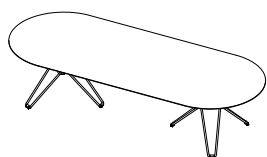

ART NO: TI 26XX
(REPLACE XX WITH COLOUR CODE)

W 1750
D 700
H 420

ART NO: TI 25 XX
(REPLACE XX WITH COLOUR CODE)

W 1750
D 700
H 720