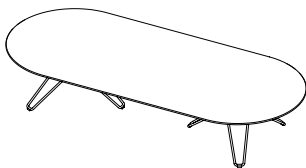

TIO TABLE - OVAL SMALL - LAMINATE

LOW/DINING TABLE WITH OVAL TABLE TOP IN HIGH PRESSURE LAMINATE WITH A LACQUERED UNDER SIDE. BASES IN GALVANIZED STEEL COVERED WITH A POLYESTER COAT THAT MATCHES THE TOP.

ART NO: TI 26XX
(REPLACE XX WITH COLOUR CODE)

W 1750
D 700
H 420

ART NO: TI 25 XX
(REPLACE XX WITH COLOUR CODE)

W 1750
D 700
H 720

TIO SPECIFICATION

TIO TABLE - OVAL MEDIUM - LAMINATE

DINING TABLE WITH OVAL TABLE TOP IN HIGH PRESSURE LAMINATE WITH A LACQUERED UNDER SIDE. BASE IN GALVANIZED STEEL COVERED WITH A POLYESTER COAT THAT MATCHES THE TOP.

ART NO: TI 50 XX
(REPLACE XX WITH COLOUR CODE)

W 2100
D 900
H 380

ART NO: TI 33 XX
(REPLACE XX WITH COLOUR CODE)

W 2100
D 900
H 720

TIO SPECIFICATION

TIO TABLE - OVAL LARGE - LAMINATE

MEETING TABLE WITH OVAL TABLE TOP IN HIGH PRESSURE LAMINATE WITH A LACQUERED UNDER SIDE. BASE IN GALVANIZED STEEL COVERED WITH A POLYESTER COAT THAT MATCHES THE TOP.