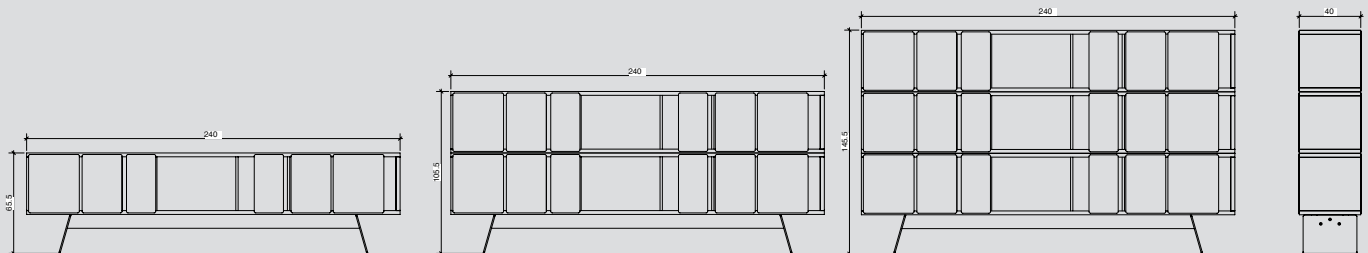

Different Trains cabinet - Wide

Available in solid wood –
American Black Walnut or
American White Oak with
powder-coated steel legs and
compact laminate doors

Sizes:
240cmW x 40cmD x 65.5cmH
94 1/2"W x 15 3/4"D x 25 4/5"H
Product Code: 358LS

240cmW x 40cmD x 105.5cmH
94 1/2"W x 15 3/4"D x 41 1/2"H
Product Code: 358LM

240cmW x 40cmD x 145.5cmH
94 1/2"W x 15 3/4"D x 57 1/3"H
Product Code: 358LL

www.matthewhilton.com
www.delaespada.com

Sales UK
london@delaespada.com
Sales USA
sales@delaespada.com

Different Trains cabinet - Narrow

Available in solid wood –
American Black Walnut or
American White Oak with
powder-coated steel legs and
compact laminate doors

Sizes:
120cmW x 40cmD x 145.5cmH
47 1/4"W x 15 3/4"D x 57 1/3"H
Product Code: 358MS

120cmW x 40cmD x 185.5cmH
47 1/4"W x 15 3/4"D x 73"H
Product Code: 358MM

120cmW x 40cmD x 225.5cmH
47 1/4"W x 15 3/4"D x 88 3/4"H
Product Code: 358ML

www.matthewhilton.com
www.delaespada.com

Sales UK
london@delaespada.com
Sales USA
sales@delaespada.com