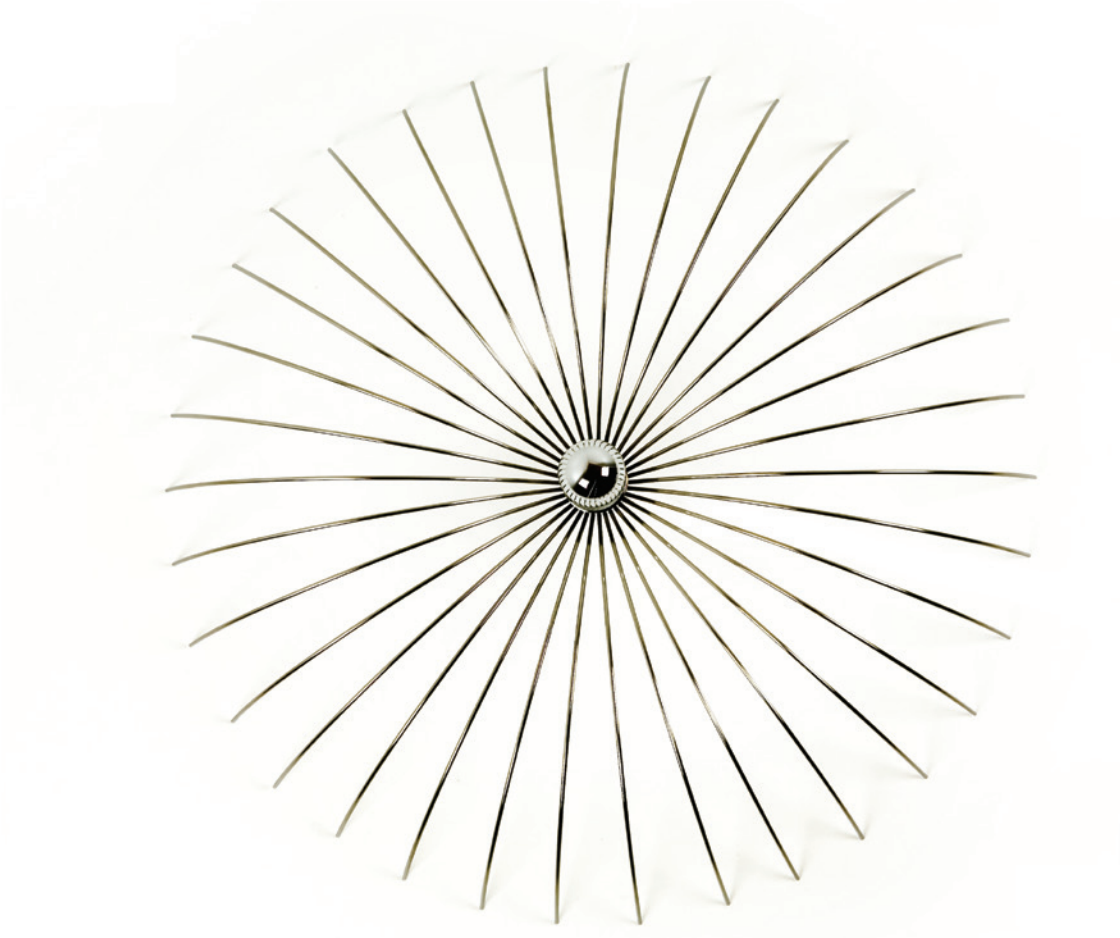

# Spider

Lighting Unit – Stainless Steel or Gold-plated Steel  
Designed by Seyhan Özdemir and Sefer Çağlar

## SPIDER

**Dimensions**  
d.60cm  
d.23 3/5"

**Material:**  
Stainless steel or Gold-plated steel

60W

**Product Code**  
241L

**Dimensions**  
d.80cm  
d.31 1/2"

**Material:**  
Stainless steel or Gold-plated steel

60W

Taking inspiration from spiders, Spider stands out from the crowd with its sculptural form of convex rods circling a crown mirrored bulb. When switched on, the bulb emits the light backwards and the lamp casts giant shadows on the surface. A surprising effect that comes as a bonus. A dimmer allows control over the intensity of the light.